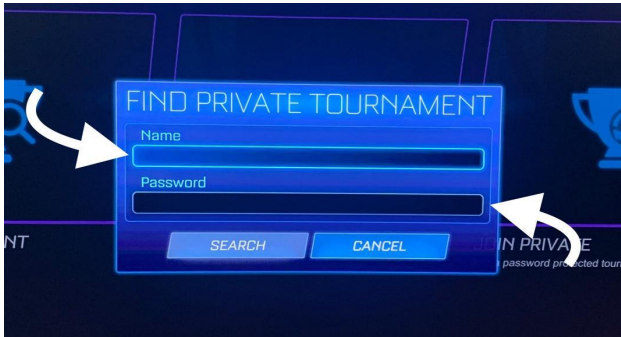

Accessing Tournament

Step 1: Press “Play”

Step 2: Click on “Tournaments”

Step 3: Go to the “Customs” tab

Step 4: Click on “Join Private”

Step 5: Insert Name and Password

Step 6: Click "Join"