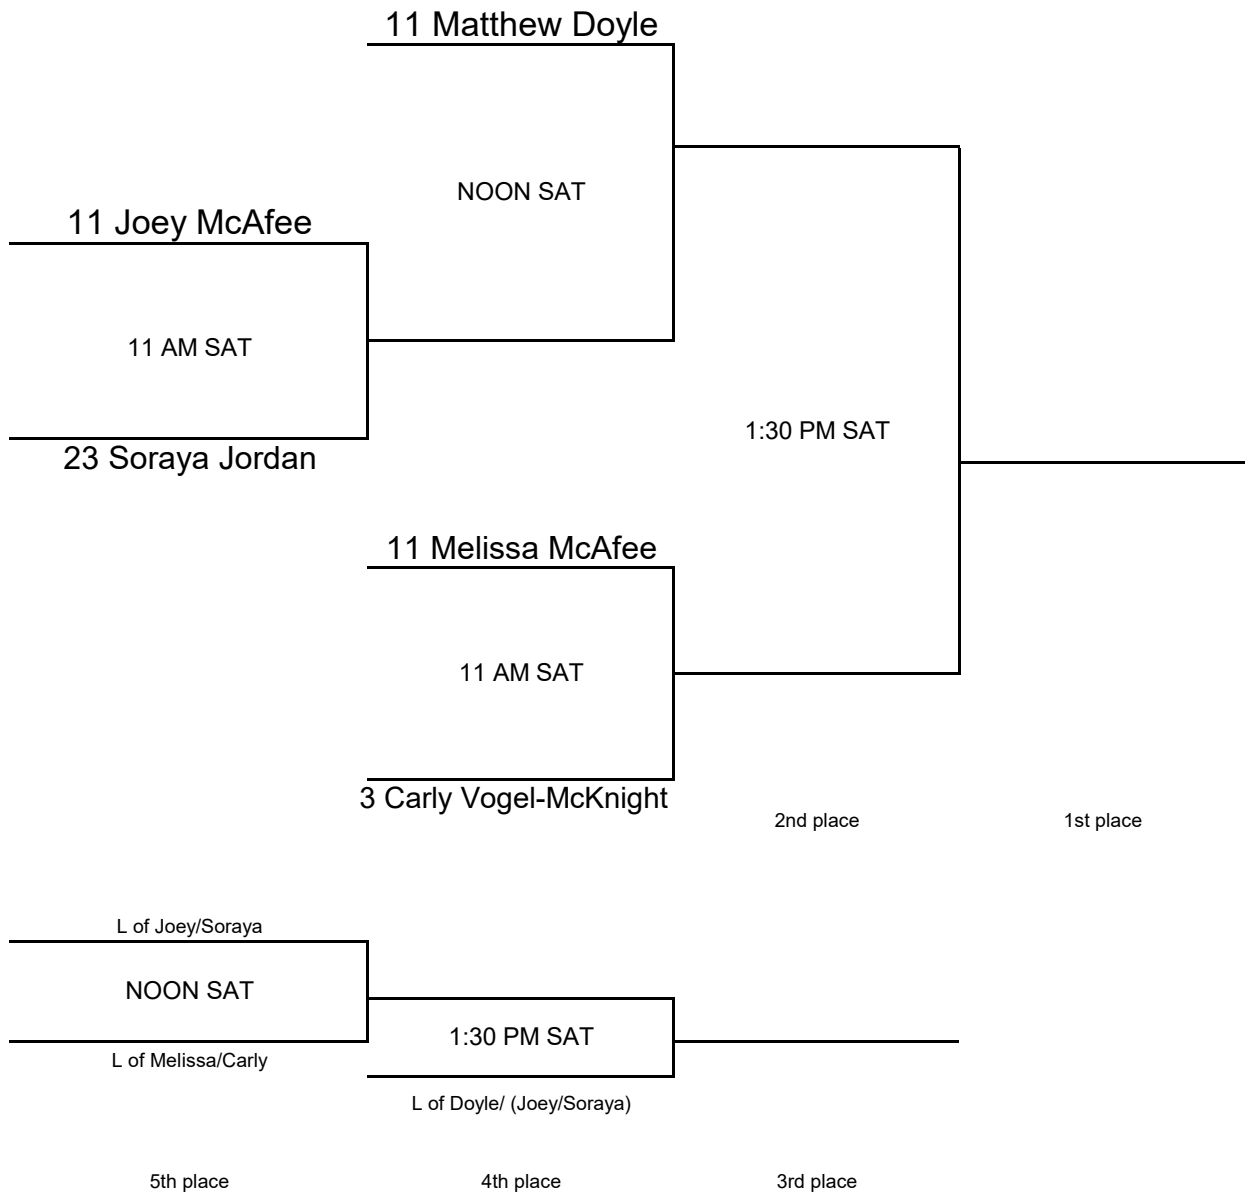

2A : Red Dot Singles 2026

1 set to 4 games, no ad	2 Annie Carey	2 Katie Blind	11 Angelica Drone	Won/Lost Matches Games
2 Annie Carey				
		11 AM SAT	NOON SAT	
2 Katie Blind				
	11 AM SAT		1:30 SAT	
11 Angelica Drone				
	NOON SAT	1:30 SAT		

11 AM SAT

Katie Blind vs Annie Carey

NOON SAT

Annie Carey vs Angelica Drone

130 SAT

Katie Blind vs Angelica Drone

2B : Red Dot Singles 2026

1 set to 4 games, no ad	2 Alaina Robel	23 Shreya Adusumilli	11 Mark Nussberger	Won/Lost Matches Games
2 Alaina Robel				
		11 AM SAT	NOON SAT	
23 Shreya Adusumilli				
	11 AM SAT		1:30 SAT	
11 Mark Nussberger				
	NOON SAT	1:30 SAT		

11 AM SAT

Alaina Robel vs Shreya Adusumilli

NOON SAT

Alaina Robel vs Mark Nussberger

130 SAT

Shreya Adusumilli vs Mark Nussberger

2C : Red Dot Singles 2026

1 set to 4 games, no ad (example: 4-2 or 4-1)

2A : Red Dot Doubles 2026

1 set to 4 games, no ad	2 Alaina Robel & 3 Carly Vogel	2 Katie Blind & 2 Annie Carey	2 Stephanie Berk & 2 Kelsey Equils	Won/Lost Matches Games
2 Alaina Robel & 3 Carly Vogel		3 PM FRI	4 PM FRI	
2 Katie Blind & 2 Annie Carey	3 PM FRI		10 AM SAT	
2 Stephanie Berk & 2 Kelsey Equils	4 PM FRI	10 AM SAT		